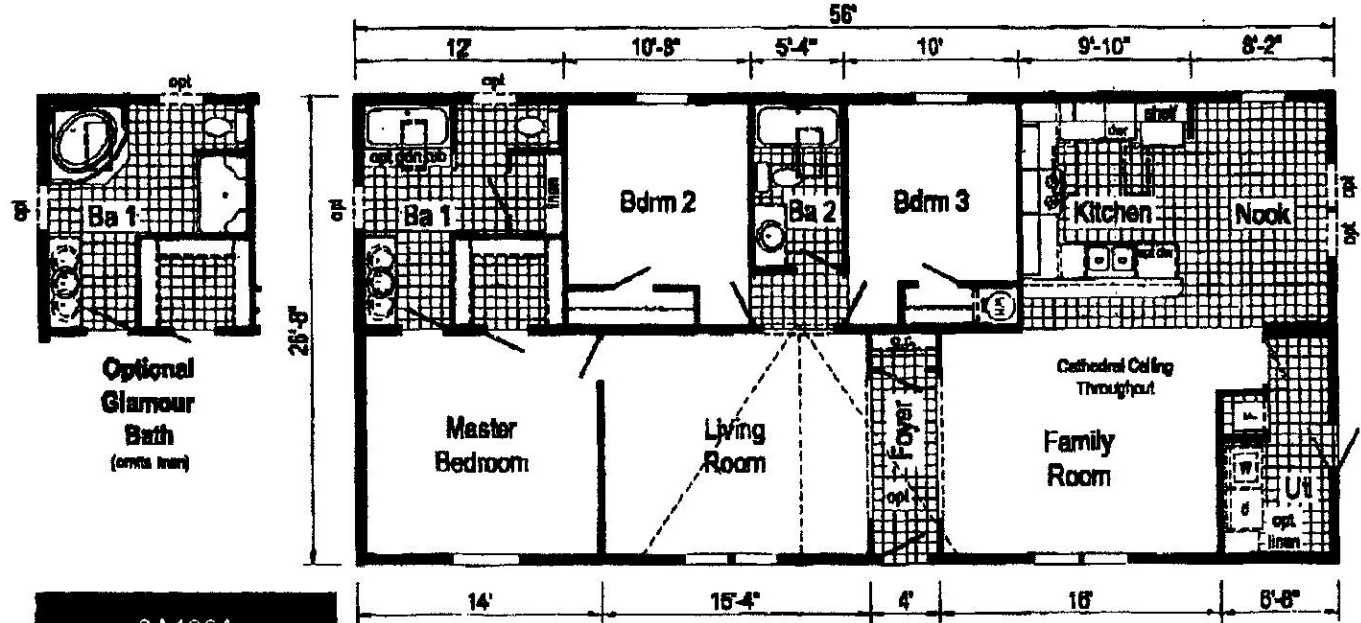

Commodore Homes of Pennsylvania

P.O. Box 349-Clarion, PA 16214 (814) 226-9210 www.commodore-pa.com

3A196A
 28' x 56'
 Approx. 1493 SQ. FT.

Optional Glamour Bath
 (extra item)