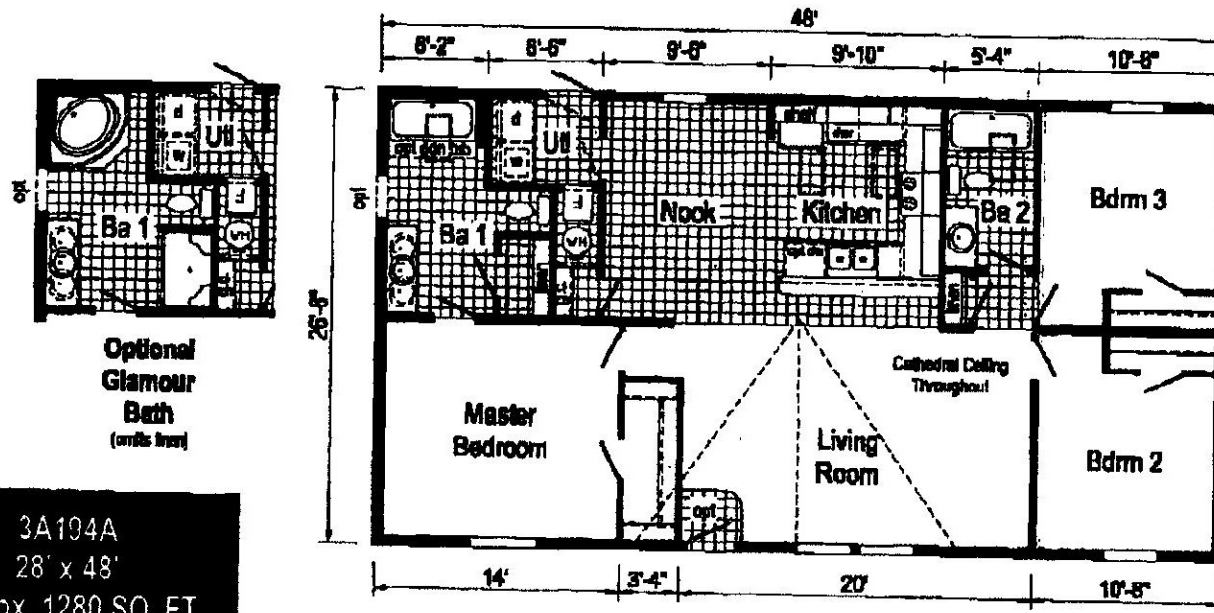

Commodore Homes of Pennsylvania

P.O. Box 349-Clarion, PA 16214 (814) 226-9210 www.commodore-pa.com

Optional Glamour Bath
(units listed)

3A194A
28' x 48'
Approx. 1280 SQ. FT.